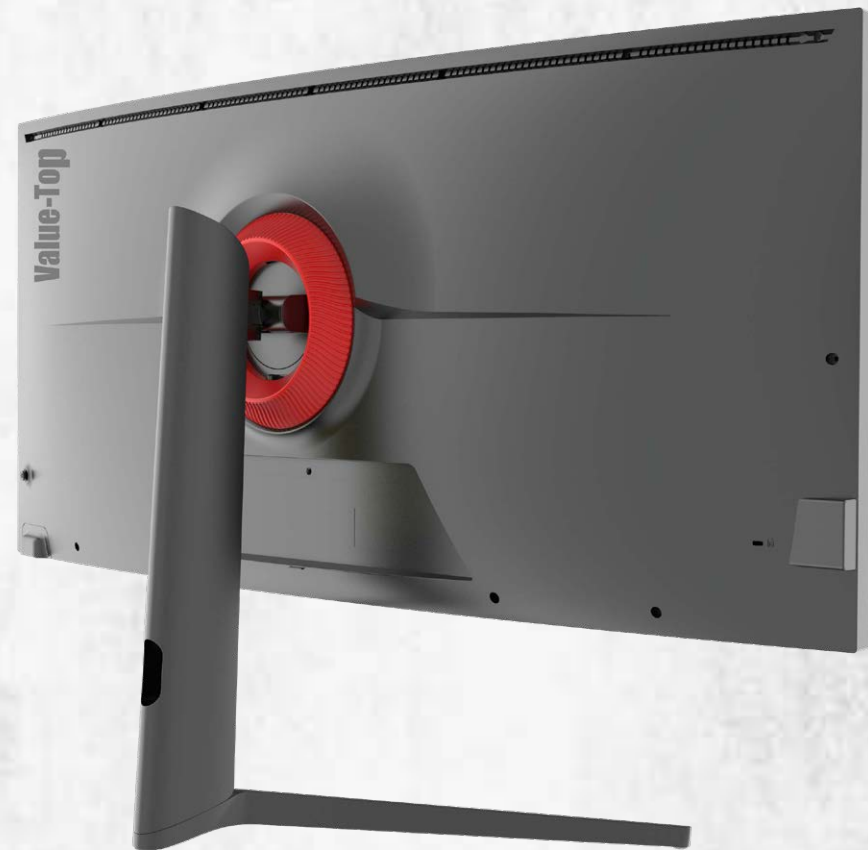

Value-Top

W40IRU5

40" WQHD Ultrawide Curved Monitor with Nano IPS Panel

FEATURES

- Frameless
- Supports OD/Freesync/G-Sync Function
- Hardware Filtering Blue Light
- Flicker Free
- Low consumption on standby mode, 0.5w
- DC Adjust Back Light
- Supports the HDR Function
- E-Sports Style
- Sci-fi Metal Style Lift Base: lift; swivel: $-45^{\circ}+45^{\circ}$
- Supports 35 Kinds of 3-window PBP / PIP

40"
21:09

R2500
CURVED

5K
ULTRA
HD

IPS
Nano
Color

HDR
HIGH DYNAMIC RANGE

PBP
PICTURE BY PICTURE

3 YEARS
WARRANTY

Specification

General	Size	40"
	Model	W40IRU5
	Interface	HDMI+DP+AUDIO OUT+USBB*1+USBA*2+TYPE-C PD 65W
Panel	Panel Grade Panel Type	A grade Nano IPS Panel
	Viewing Area	929.28 (W) × 392.04 (H) mm
	Viewing Angle	H:178° V:178°
	Resolution Aspect Ratio	5120 x 2160 21:9
	Pixel Pitch	0.0605×0.1815 mm
	Refresh Rate	60 Hz
	Display Color	1.07B
	Brightness (Max.)	300cd/m2
	Response Time (OD)	1ms (with OD)
	Static Contrast	1,000:1
Power	Type	External adapter
	Voltage	24V/5A
	Consumption	<120W
Physical	Standby	<0.5W
	Speaker (Typ.)	2W x 2
	VESA Wallmount	100*100 mm(4 holes)
	Adjustable Stand	Tilt:-5° to +15°; Swivel:-45° to +45°; Lift
	Unit (W x D x H) mm	943mm*92mm*416.6mm
	Packed (W x D x H) mm	1130mm*530mm*165mm
	Net Weight	7.6 KG
	Gross Weight	11.6 KG
	Accessories	HDMI&DP cable, adjustable V stand, adapter, manual